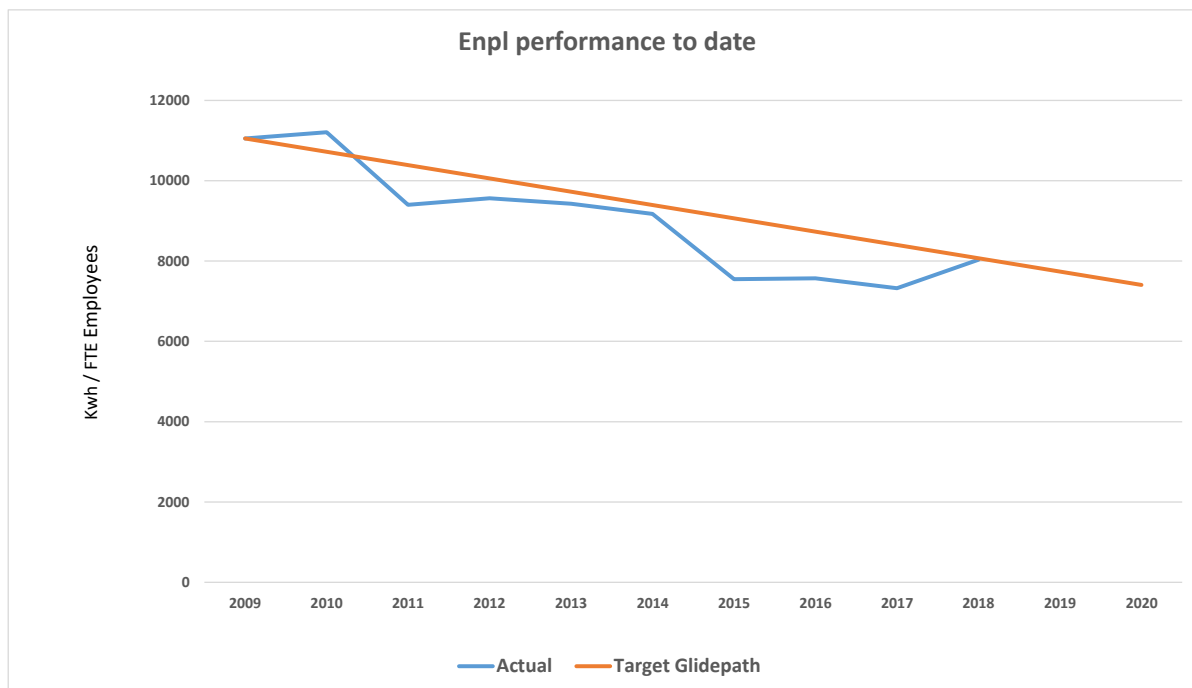

### Total Energy Consumption

Grid Electricity: 358,640 kWh TFC

Fossil: 284,757 kWh TFC

Renewable: 0 kWh TFC